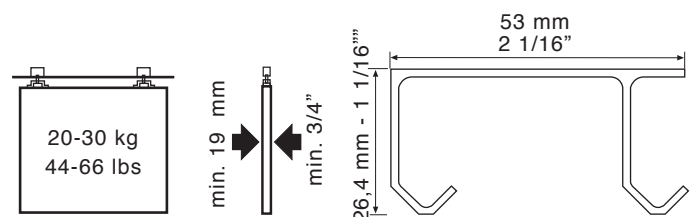

ESP

K está diseñado para apertura de muebles y armarios mediante uno o varios paneles de madera correderos paralelos consiguiendo varios accesos dentro de la misma aplicación.

- Ideal para armarios, muebles, archivadores...
- Sistema práctico para funcionamiento operativo diario.
- Perfil simple de acero en "Neocrom" o "Sendzimir". Perfil doble de aluminio natural.
- Sujeción de la puerta por sistema regulable en altura.
- Rodamiento con eje de fricción (K 20) o de bolas (K 30)
- Puerta de hasta 30 Kg.
- Instalación a techo.

Sistemas testados hasta 100.000 ciclos según la norma EN1527.

FRA

K a été conçu pour l'ouverture de placards grâce à un ou plusieurs panneaux coulissants en bois, permettant d'obtenir divers accès dans la même la application.

- Idéale pour armoires, meubles, ...
- Système pratique pour une utilisation quotidienne.
- Rail simple en acier "Neocrom" ou "Sendzimir". Double en aluminium naturel.
- Système fixation par régulation en hauteur.
- Roulement à friction (K 20) ou à billes (K 30).
- Portes pesant jusqu'à 30 Kg.
- Installation au plafond.

Systèmes testés jusqu'à 100.000 cycles selon la norme En1527.

ENG

K is designed for furniture and closets' openings sliding one or several panels parallel to each other granting multiple accesses within the same application.

- Ideal for furniture, closets, and office files boxes...
- System handy for diary operations.
- "Neocrom" or "Sendzimir" single steel profile. Double natural aluminium profile.
- Height adjustment system.
- Friction bearings (K 20) or Ball bearing system (K 30).
- Doors up to 30 Kg.
- Top hung mounted.

Systems tested up to 100.000 cycles as per standard EN1527.

DEU