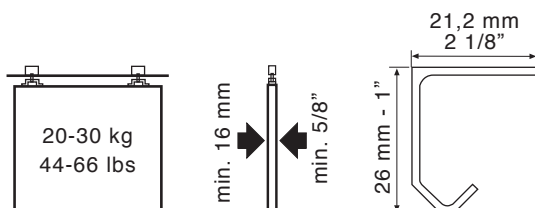

Systèmes testés jusqu'à 100.000 cycles selon la norme En1527.

ENG

K is designed for furniture and closets' openings sliding one or several panels parallel to each other granting multiple accesses within the same application.

- Ideal for furniture, closets, and office files boxes...
- System handy for diary operations.
- "Neocrom" or "Sendzimir" single steel profile. Double natural aluminium profile.
- Height adjustment system.
- Friction bearings (K 20) or Ball bearing system (K 30).
- Doors up to 30 Kg.
- Top hung mounted.

Systems tested up to 100.000 cycles as per standard EN1527.

DEU

K ist für die Öffnung von Möbel und Schränke designert worden, indem Sie aus Holz eine oder mehrere Parallel-Schiebe-Paneel innerhalb der gleichen Anwendung mehrere Zugänge erzielt.

- Ideal für Schränke, Möbel, Aktenschrank ...
- Praktisches System für die tägliche Anwendung.
- „Neocrom“ oder „Sendzimir“ Sthl-Profil. Natürlich doppel Aluminium-Profil.
- Haltung der Tür durch Höhenverstellungssystem.
- Gleitlager (K 20) oder Kugellager (K 30).
- Türen bis zu 30 Kg.
- Deckeinstallation.

Systeme gemäß der Norm EN1527 bis 100.000 Zyklen getestet.

K 20 / 30